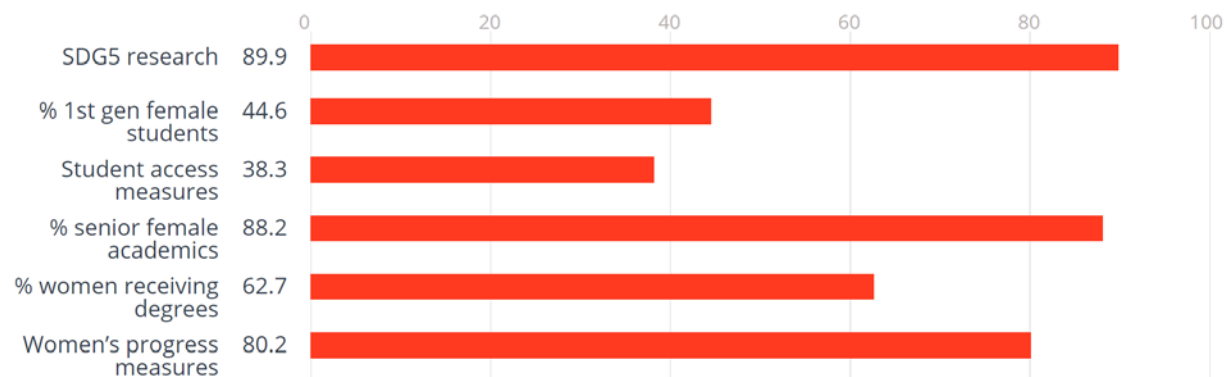

### GENDER EQUALITY

QUALIFYING SDG - 26% OF OVERALL

SCORE **70.1** RANK **=69** out of 1361 institutions

[Details](#)

8 📈