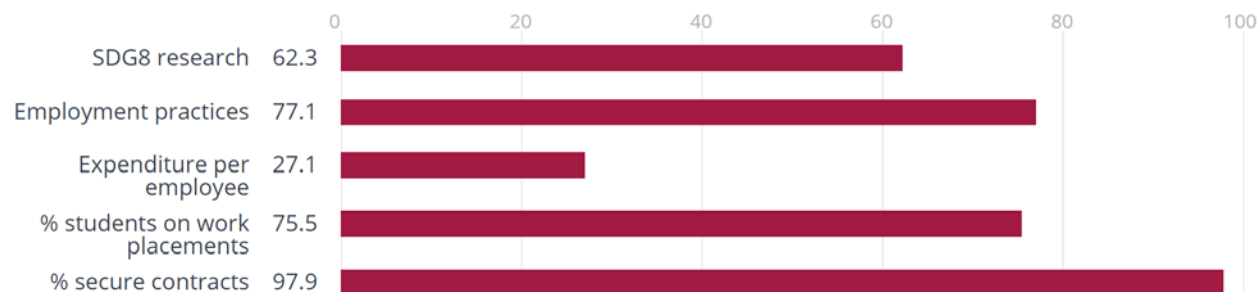

### GENDER EQUALITY

QUALIFYING SDG - 26% OF OVERALL

SCORE **70.1** RANK **=69** out of 1361 institutions

[Details](#)

8 📈

### DECENT WORK AND ECONOMIC GROWTH

QUALIFYING SDG - 26% OF OVERALL

SCORE **69.0** RANK **201-300** out of 1149 institutions

[Details](#)