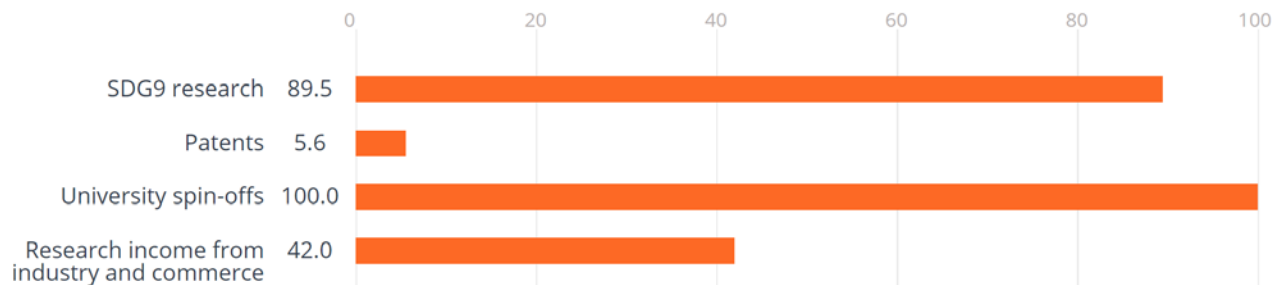

ACADEMIA DE STUDII ECONOMICE DIN BUCUREȘTI

Piața Romană nr. 6, sector 1, București, cod 010374, România
Telefon: 021.319.19.00 / 021.319.19.01 Fax: 021.319.18.99
e-mail: rectorat@ase.ro / www.ase.ro

9

INDUSTRY, INNOVATION AND INFRASTRUCTURE

SCORE RANK
62.0 **301-400** out of 1018 institutions

[Details](#)

10

REDUCED INEQUALITIES

SCORE RANK
54.5 **401-600** out of 1108 institutions

[Details](#)