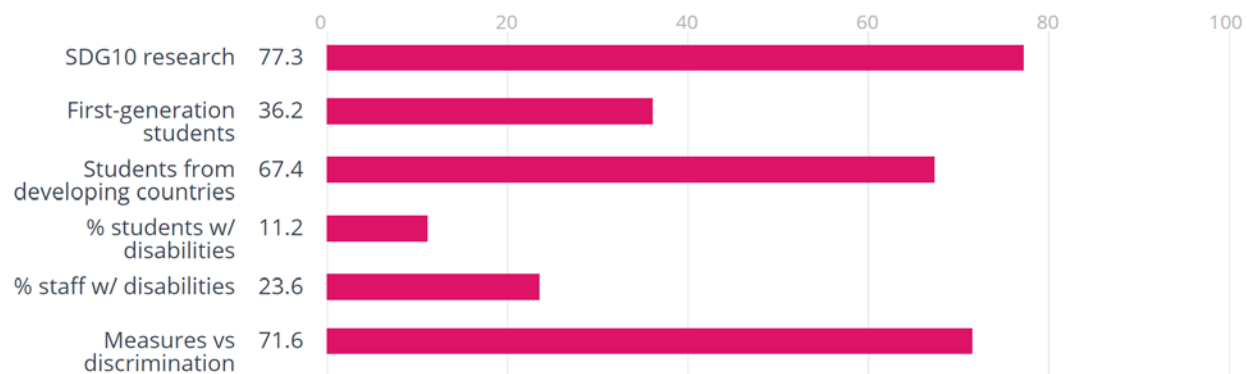

### INDUSTRY, INNOVATION AND INFRASTRUCTURE

SCORE RANK  
**62.0** **301-400** out of 1018 institutions

[Details](#)

10 

### REDUCED INEQUALITIES

SCORE RANK  
**54.5** **401-600** out of 1108 institutions

[Details](#)